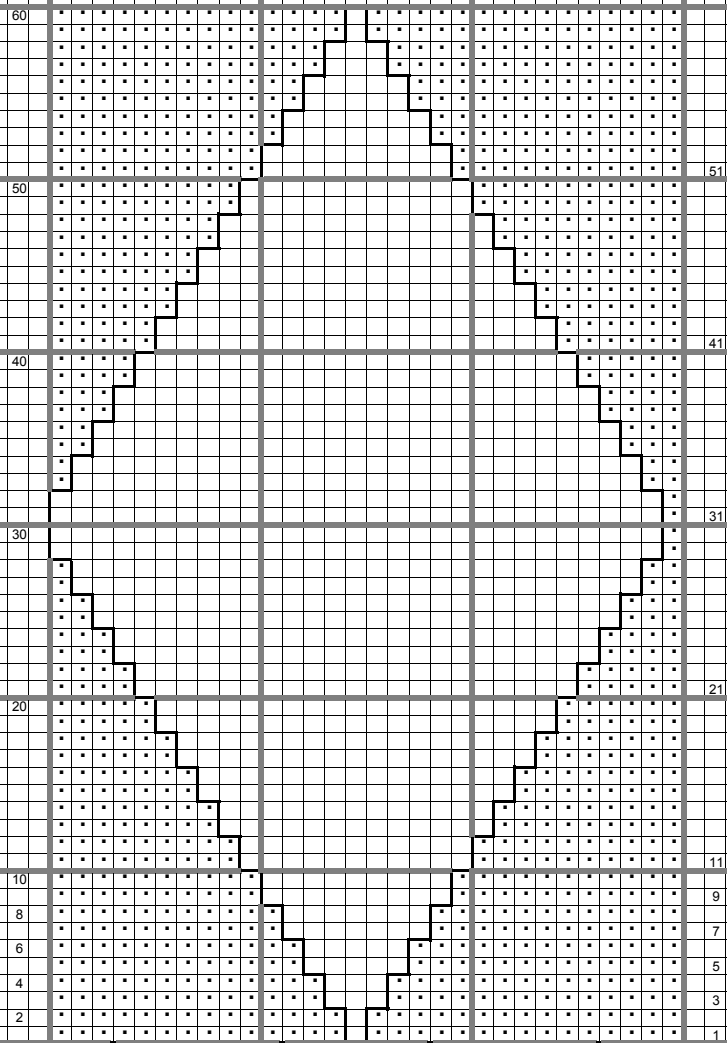

# Drunken Argyle Chart A

Sizes S[M, L, XL, XXL]

## Key

- k1 on RS, p1 on WS
- ◻ p1 on RS, k1 on WS

S XXL

M

L

XL